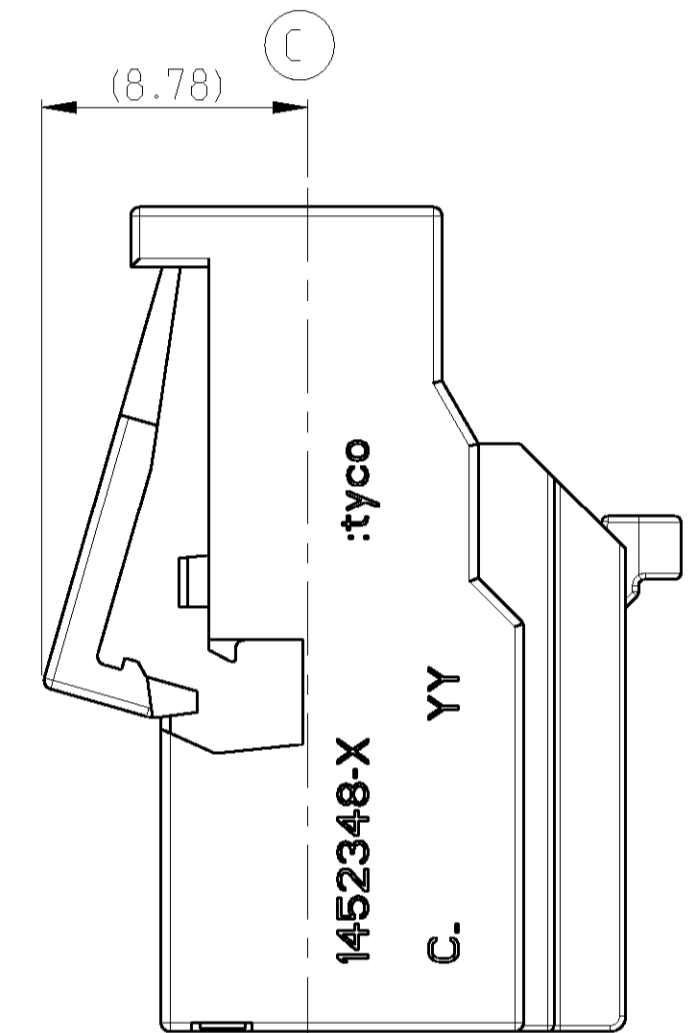

LOC		DIST		REVISIONS			
A	I	P	LTR	DESCRIPTION	DATE	DWN	APVD
		C		EG00-1192-03	11JUNE2003	CS	GM

CODING A
1452348-1

CODING B
1452348-2

TYCO ORDER-NUMBER	KEYING OPTIONS		ITEM	DESCRIPTION	MATERIAL	COLOR
	A	B				
1452348-1	-	1b	1	SOCKET HOUSING COD. B	PA66-GF25	BLACK
1452348-2	1	1a	-	SOCKET HOUSING COD. A	PA66-GF25	BLACK

DIMENSIONS: mm		TOLERANCES UNLESS OTHERWISE SPECIFIED:		DWN: M. DAUBER 14DEC2001		AMP Deutschland GmbH D - 63225 Langen	
		0 PLC # # # # 1 PLC # # # # 2 PLC # # # # 3 PLC # # # # 4 PLC # # # # ANGLES # # # # FINISH # # # #		ESK: G. MUMPER 14DEC2001 APVD: -		PRODUCT SPEC: - APPLICATION SPEC: - WEIGHT: - CUSTOMER DRAWING: -	
				NAME: 5. POS. HEATER BLOWER SWITCH CONNECTOR		RESTRICTED TO	
				SIZE: A1 00779 C=1452348		SCALE: 5:1 SHEET: 1 OF 1 REV: C	