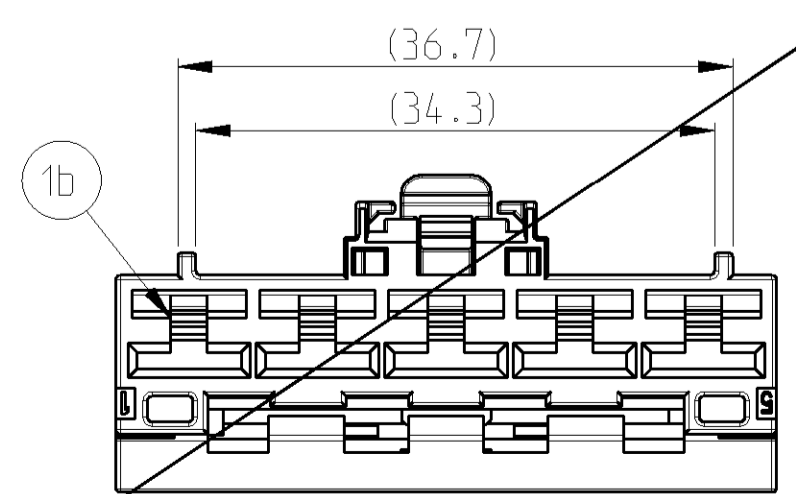

LOC		DIST		REVISIONS			
A	I	P	LTR	DESCRIPTION	DATE	DWN	APVD
		C		EG00-1192-03	11JUNE2003	CS	GM

CODING A
1452348-1

CODING B
1452348-2

TYCO ORDER-NUMBER	KEYING OPTIONS		ITEM	DESCRIPTION	MATERIAL	COLOR
	A	B				
1452348-1	-	1b	1	SOCKET HOUSING COD. B	PA66-GF25	BLACK
1452348-2	1	1a	-	SOCKET HOUSING COD. A	PA66-GF25	BLACK

DIMENSIONS: mm		TOLERANCES UNLESS OTHERWISE SPECIFIED:		DWN: M. DAUBER 14DEC2001		AMP Deutschland GmbH D - 63225 Langen	
		0 PLC # # # # 1 PLC # # # # 2 PLC # # # # 3 PLC # # # # 4 PLC # # # # ANGLES # # # # FINISH # # # #		ESK: G. MUMPER 14DEC2001 APVD: -		PRODUCT SPEC: - APPLICATION SPEC: - WEIGHT: - CUSTOMER DRAWING: -	
				NAME: 5. POS. HEATER BLOWER SWITCH CONNECTOR		RESTRICTED TO	
				SIZE: A1 00779 C=1452348		SCALE: 5:1 SHEET: 1 OF 1 REV: C	