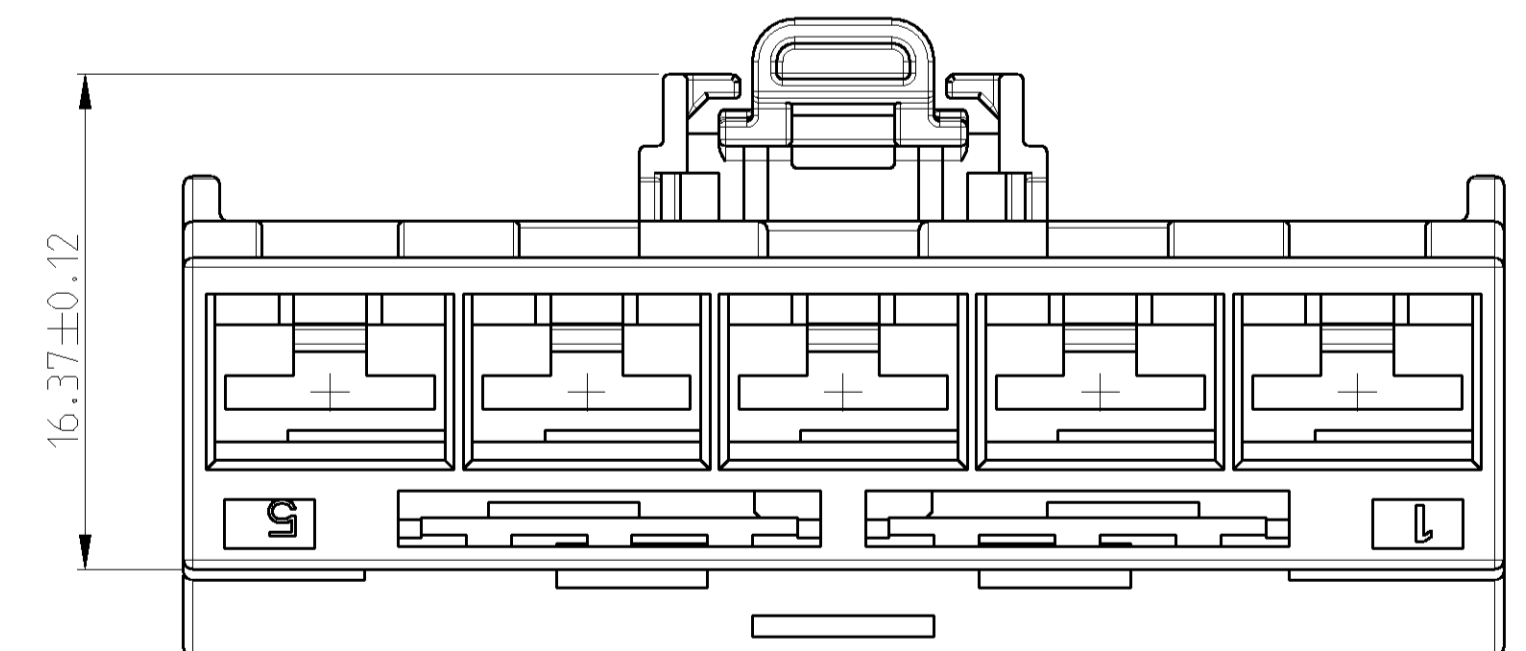

LOC		DIST		REVISIONS			
A	I	P	LTR	DESCRIPTION	DATE	DWN	APVD
		C		EG00-1192-03	11JUNE2003	CS	GM

CODING A
1452348-1

CODING B
1452348-2

TYCO ORDER-NUMBER	KEYING OPTIONS		ITEM	DESCRIPTION	MATERIAL	COLOR
	A	B				
1452348-1	-	1b	1	SOCKET HOUSING COD. B	PA66-GF25	BLACK
1452348-2	1	1a	-	SOCKET HOUSING COD. A	PA66-GF25	BLACK

DIMENSIONS: mm		TOLERANCES UNLESS OTHERWISE SPECIFIED:		DWN: M. DAUBER 14DEC2001		AMP Deutschland GmbH D - 63225 Langen	
		0 PLC # # # # 1 PLC # # # # 2 PLC # # # # 3 PLC # # # # 4 PLC # # # # ANGLES # # # # FINISH # # # #		ESK: G. MUMPER 14DEC2001 APVD: -		PRODUCT SPEC: - APPLICATION SPEC: - WEIGHT: - CUSTOMER DRAWING: -	
				NAME: 5. POS. HEATER BLOWER SWITCH CONNECTOR		RESTRICTED TO	
				SIZE: A1 00779 C=1452348		SCALE: 5:1 SHEET: 1 OF 1 REV: C	