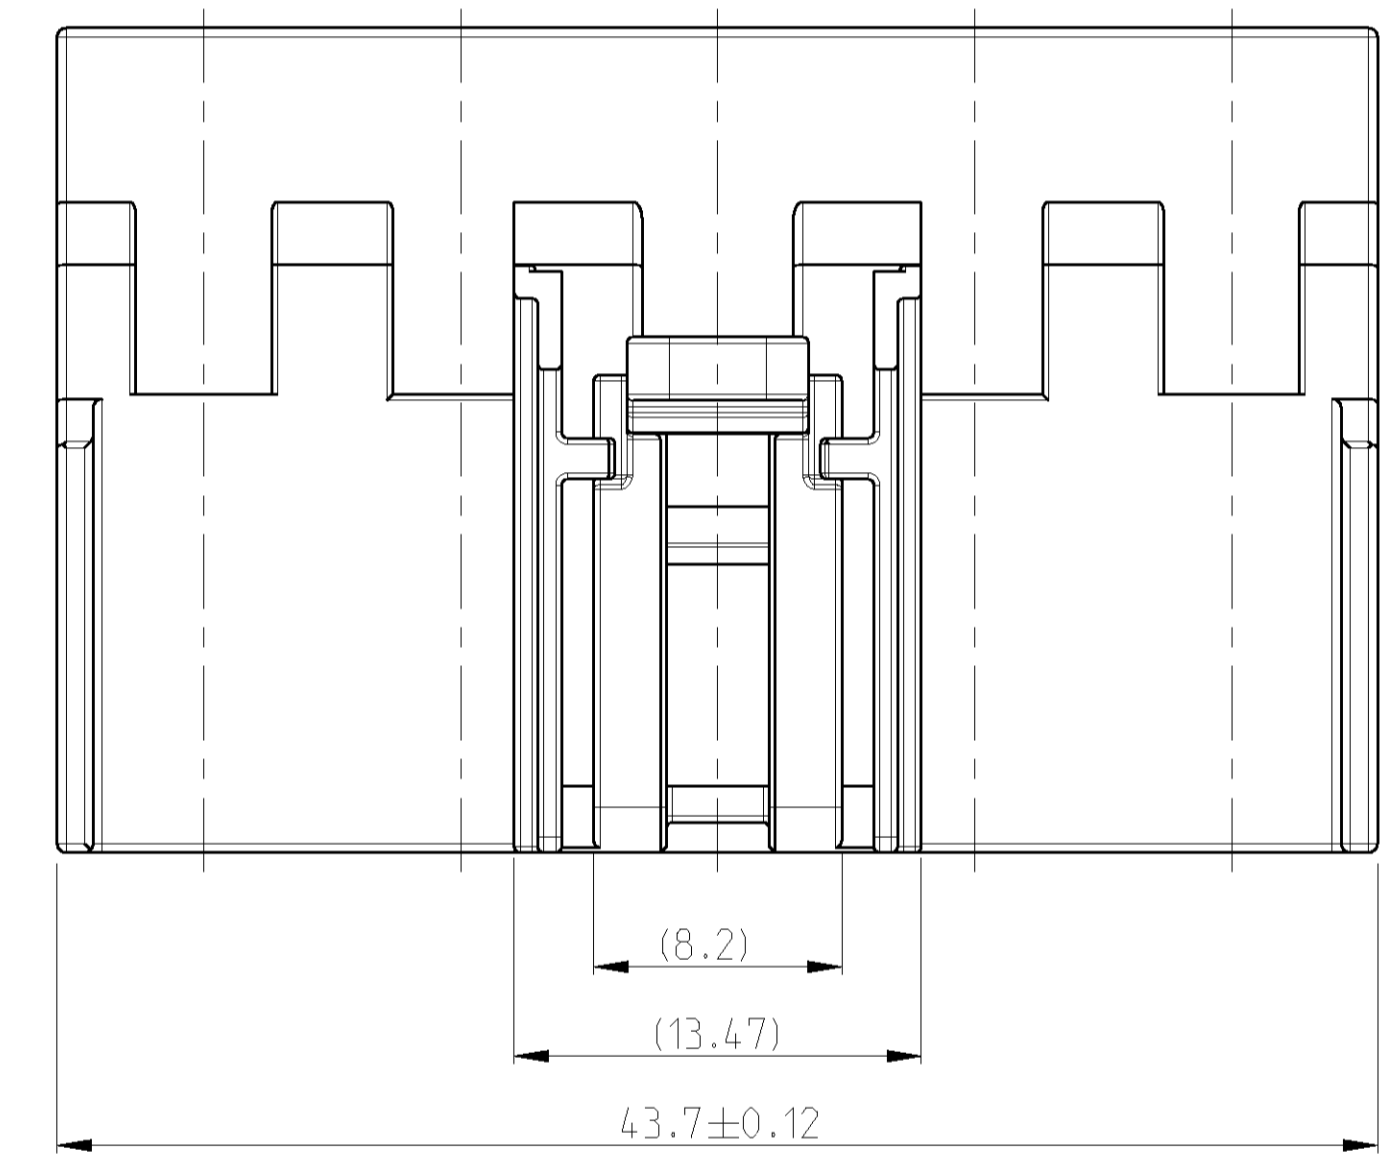

LOC		DIST		REVISIONS			
A	I	P	LTR	DESCRIPTION	DATE	DWN	APVD
		C		EG00-1192-03	11JUNE2003	CS	GM

CODING A
1452348-1

CODING B
1452348-2

TYCO ORDER-NUMBER	KEYING OPTIONS		ITEM	DESCRIPTION	MATERIAL	COLOR
	A	B				
1452348-1	-	1b	1	SOCKET HOUSING COD. B	PA66-GF25	BLACK
1452348-2	1	1a	-	SOCKET HOUSING COD. A	PA66-GF25	BLACK

DIMENSIONS: mm		TOLERANCES UNLESS OTHERWISE SPECIFIED:		DWN: M. DAUBER 14DEC2001		AMP Deutschland GmbH D - 63225 Langen	
		0 PLC # # # # 1 PLC # # # # 2 PLC # # # # 3 PLC # # # # 4 PLC # # # # ANGLES # # # # FINISH # # # #		ESK: G. MUMPER 14DEC2001 APVD: -		PRODUCT SPEC: - APPLICATION SPEC: - WEIGHT: - CUSTOMER DRAWING: -	
				NAME: 5. POS. HEATER BLOWER SWITCH CONNECTOR		RESTRICTED TO	
				SIZE: A1 00779 C=1452348		SCALE: 5:1 SHEET: 1 OF 1 REV: C	