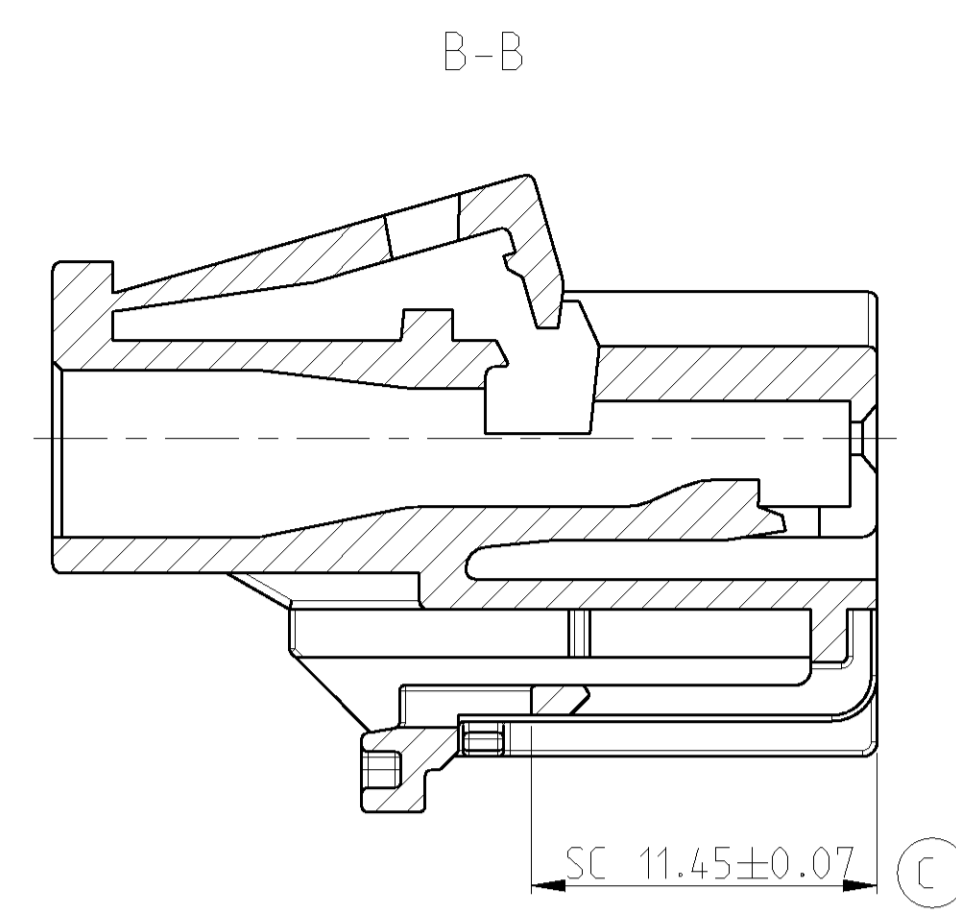

LOC		DIST		REVISIONS			
A	I	P	LTR	DESCRIPTION	DATE	DWN	APVD
		C		EG00-1192-03	11JUNE2003	CS	GM

CODING A
1452348-1

CODING B
1452348-2

TYCO ORDER-NUMBER	KEYING OPTIONS		ITEM	DESCRIPTION	MATERIAL	COLOR
	A	B				
1452348-1	-	1b	1	SOCKET HOUSING COD. B	PA66-GF25	BLACK
1452348-2	1	1a	-	SOCKET HOUSING COD. A	PA66-GF25	BLACK

DIMENSIONS: mm		TOLERANCES UNLESS OTHERWISE SPECIFIED:		DWN: M. DAUBER 14DEC2001		AMP Deutschland GmbH D - 63225 Langen	
		0 PLC # # # # 1 PLC # # # # 2 PLC # # # # 3 PLC # # # # 4 PLC # # # # ANGLES # # # # FINISH # # # #		ESK: G. MUMPER 14DEC2001 APVD: -		PRODUCT SPEC: - APPLICATION SPEC: - WEIGHT: - CUSTOMER DRAWING: -	
				NAME: 5. POS. HEATER BLOWER SWITCH CONNECTOR		RESTRICTED TO	
				SIZE: A1 00779 C=1452348		SCALE: 5:1 SHEET: 1 OF 1 REV: C	