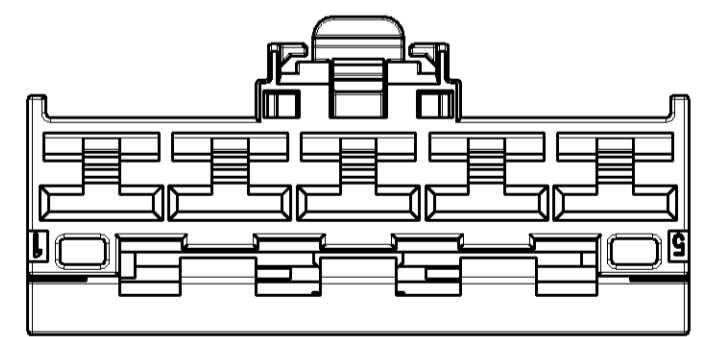

LOC		DIST		REVISIONS			
A	I	P	LTR	DESCRIPTION	DATE	DWN	APVD
		C		EG00-1192-03	11JUNE2003	CS	GM

CODING A
1452348-1

CODING B
1452348-2

TYCO ORDER-NUMBER	KEYING OPTIONS		ITEM	DESCRIPTION	MATERIAL	COLOR
	A	B				
1452348-1	-	1b	1	SOCKET HOUSING COD. B	PA66-GF25	BLACK
1452348-2	1	1a	-	SOCKET HOUSING COD. A	PA66-GF25	BLACK

DIMENSIONS: mm		TOLERANCES UNLESS OTHERWISE SPECIFIED:		DWN: M. DAUBER 14DEC2001		AMP Deutschland GmbH D - 63225 Langen	
		0 PLC # # # # 1 PLC # # # # 2 PLC # # # # 3 PLC # # # # 4 PLC # # # # ANGLES # # # # FINISH # # # #		ESK: G. MUMPER 14DEC2001 APVD: -		PRODUCT SPEC: - APPLICATION SPEC: - WEIGHT: - CUSTOMER DRAWING: -	
				NAME: 5. POS. HEATER BLOWER SWITCH CONNECTOR		RESTRICTED TO	
				SIZE: A1 00779 C=1452348		SCALE: 5:1 SHEET: 1 OF 1 REV: C	