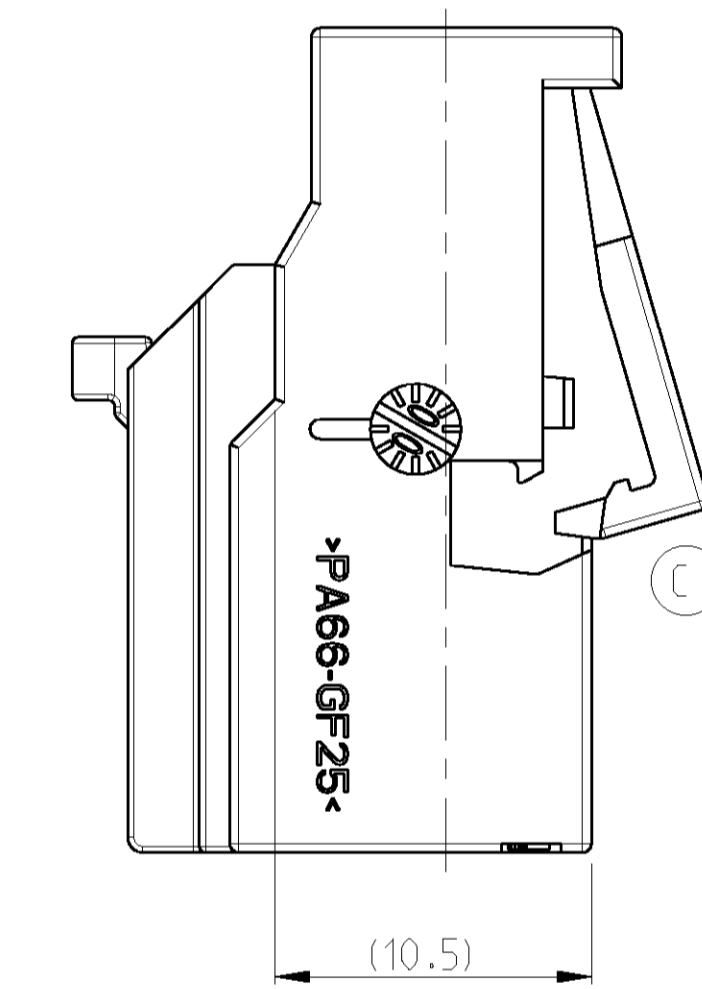

LOC		DIST		REVISIONS			
A	I	P	LTR	DESCRIPTION	DATE	DWN	APVD
		C		EG00-1192-03	11JUNE2003	CS	GM

CODING A
1452348-1

CODING B
1452348-2

TYCO ORDER-NUMBER	KEYING OPTIONS		ITEM	DESCRIPTION	MATERIAL	COLOR
	A	B				
1452348-1	-	1b	1	SOCKET HOUSING COD. B	PA66-GF25	BLACK
1452348-2	1	1a	-	SOCKET HOUSING COD. A	PA66-GF25	BLACK

DIMENSIONS: mm		TOLERANCES UNLESS OTHERWISE SPECIFIED:		DWN: M. DAUBER 14DEC2001		AMP Deutschland GmbH D - 63225 Langen	
		0 PLC # # # # 1 PLC # # # # 2 PLC # # # # 3 PLC # # # # 4 PLC # # # # ANGLES # # # # FINISH # # # #		ESK: G. MUMPER 14DEC2001 APVD: -		PRODUCT SPEC: - APPLICATION SPEC: - WEIGHT: - CUSTOMER DRAWING: -	
				NAME: 5. POS. HEATER BLOWER SWITCH CONNECTOR		RESTRICTED TO	
				SIZE: A1 00779 C=1452348		SCALE: 5:1 SHEET: 1 OF 1 REV: C	