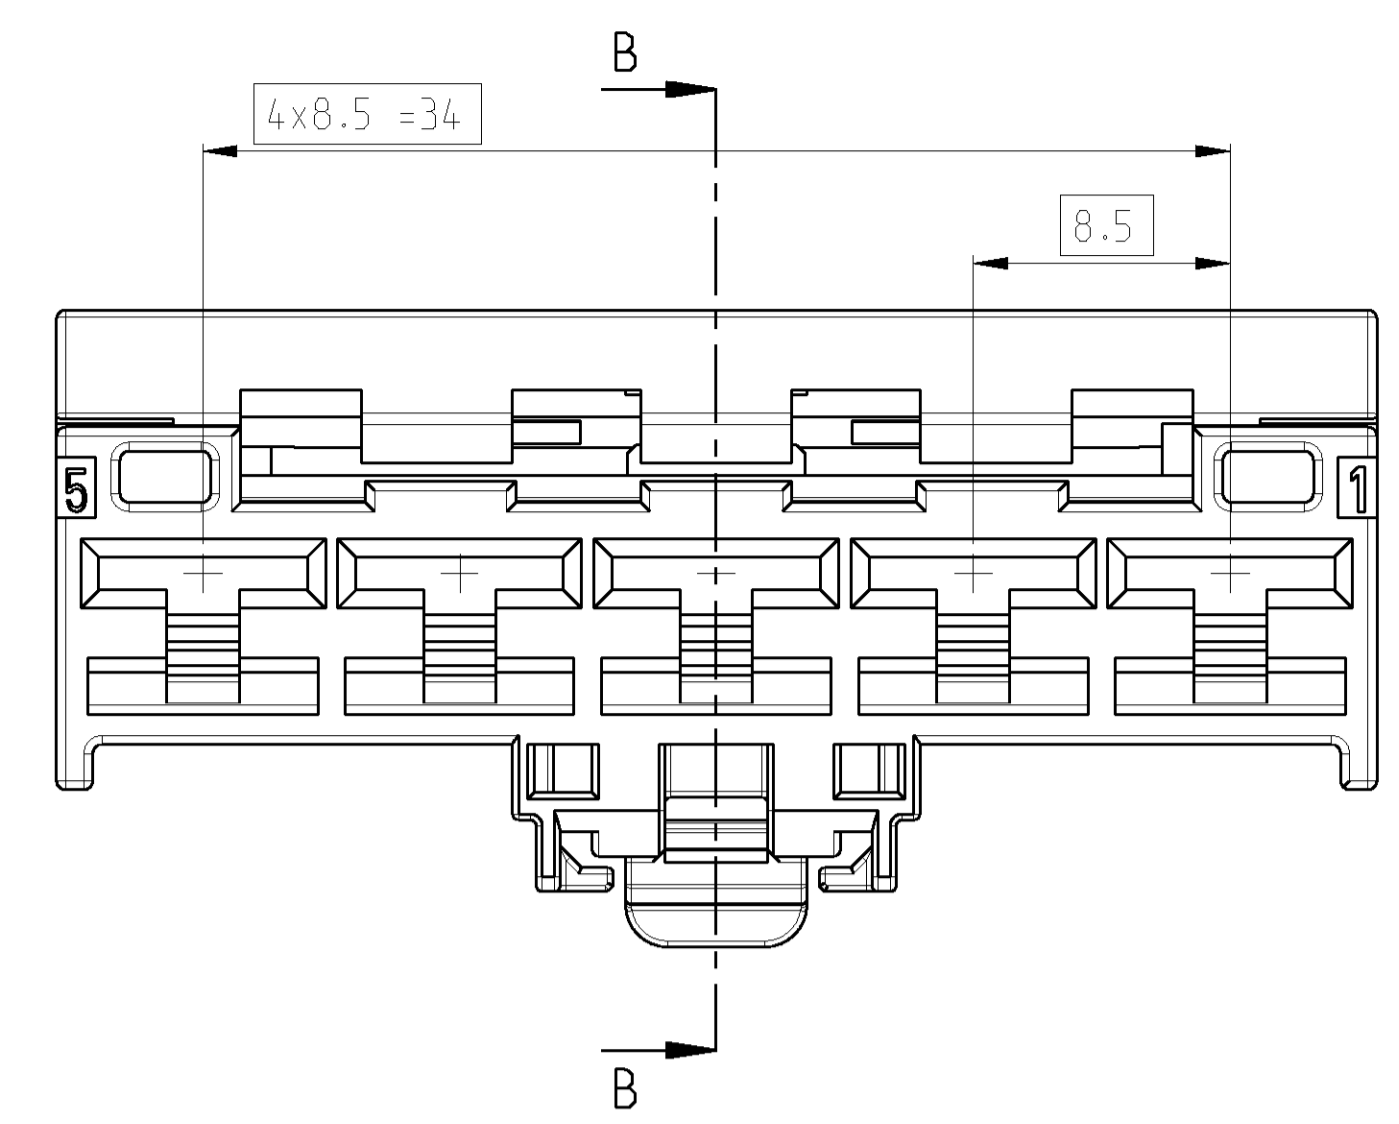

LOC		DIST		REVISIONS			
A	I	P	LTR	DESCRIPTION	DATE	DWN	APVD
		C		EG00-1192-03	11JUNE2003	CS	GM

CODING A
1452348-1

CODING B
1452348-2

TYCO ORDER-NUMBER	KEYING OPTIONS		ITEM	DESCRIPTION	MATERIAL	COLOR
	A	B				
1452348-1	-	1b	1	SOCKET HOUSING COD. B	PA66-GF25	BLACK
1452348-2	1	1a	-	SOCKET HOUSING COD. A	PA66-GF25	BLACK

DIMENSIONS: mm		TOLERANCES UNLESS OTHERWISE SPECIFIED:		DWN: M. DAUBER 14DEC2001		AMP Deutschland GmbH D - 63225 Langen	
		0 PLC # # # # 1 PLC # # # # 2 PLC # # # # 3 PLC # # # # 4 PLC # # # # ANGLES # # # # FINISH # # # #		ESK: G. MUMPER 14DEC2001 APVD: -		PRODUCT SPEC: - APPLICATION SPEC: - WEIGHT: - CUSTOMER DRAWING: -	
				NAME: 5. POS. HEATER BLOWER SWITCH CONNECTOR		RESTRICTED TO	
				SIZE: A1 00779 C=1452348		SCALE: 5:1 SHEET: 1 OF 1 REV: C	