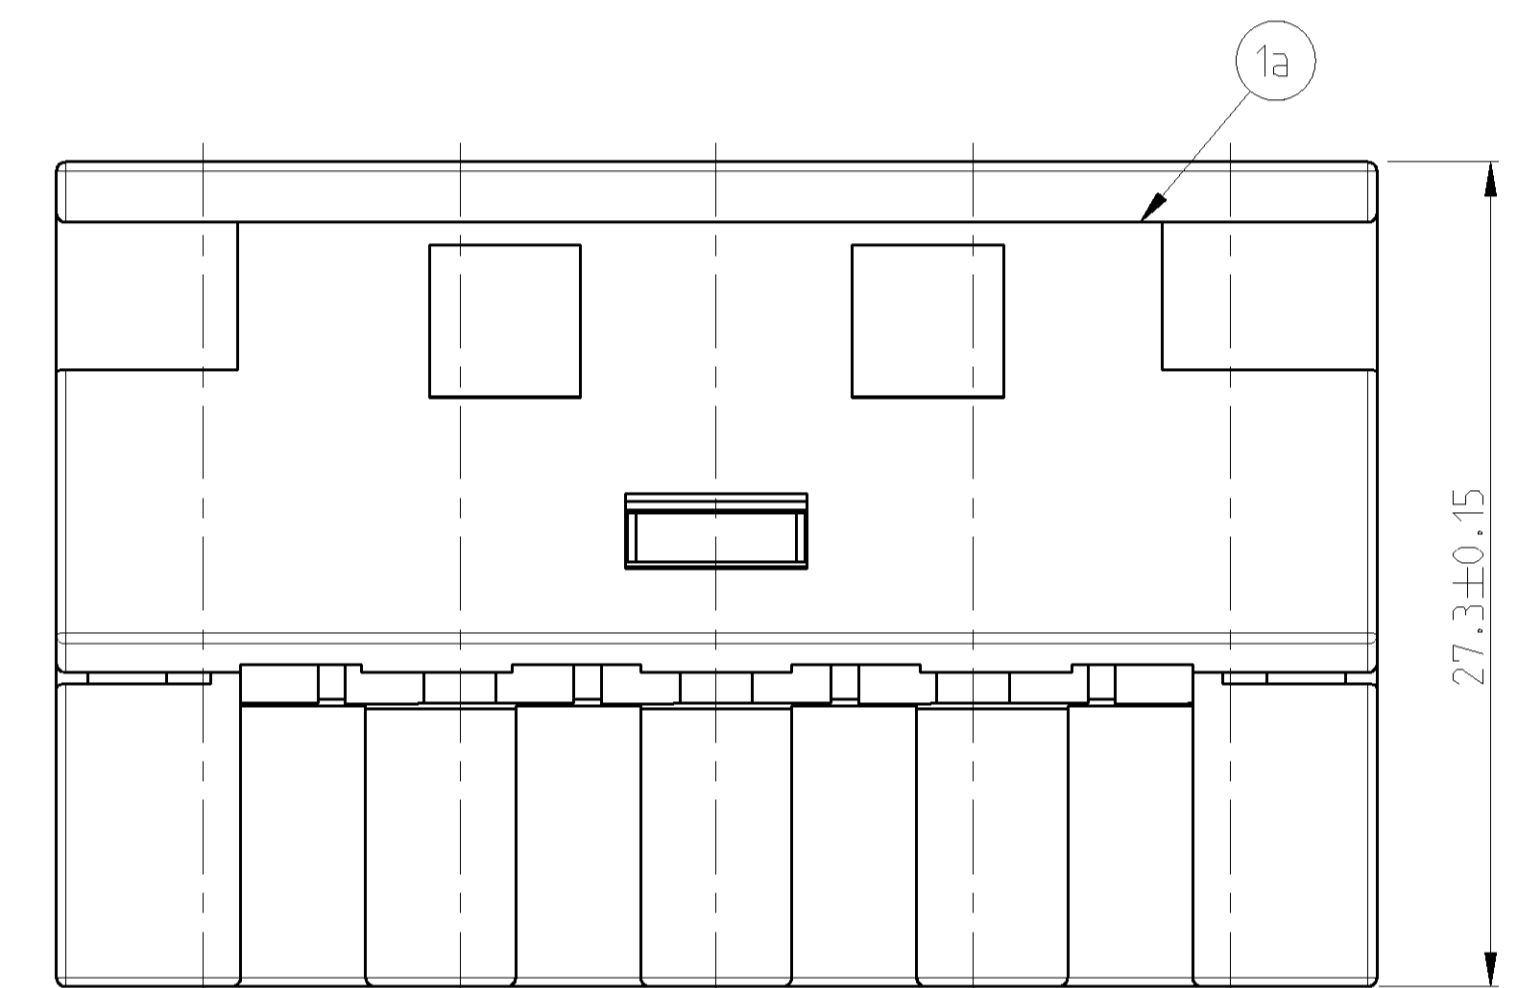

LOC		DIST		REVISIONS			
A	I	P	LTR	DESCRIPTION	DATE	DWN	APVD
		C		EG00-1192-03	11JUNE2003	CS	GM

CODING A
1452348-1

CODING B
1452348-2

TYCO ORDER-NUMBER	KEYING OPTIONS		ITEM	DESCRIPTION	MATERIAL	COLOR
	A	B				
1452348-1	-	1b	1	SOCKET HOUSING COD. B	PA66-GF25	BLACK
1452348-2	1	1a	-	SOCKET HOUSING COD. A	PA66-GF25	BLACK

DIMENSIONS: mm		TOLERANCES UNLESS OTHERWISE SPECIFIED:		DWN: M. DAUBER 14DEC2001		AMP Deutschland GmbH D - 63225 Langen	
		0 PLC # # # # 1 PLC # # # # 2 PLC # # # # 3 PLC # # # # 4 PLC # # # # ANGLES # # # # FINISH # # # #		ESK: G. MUMPER 14DEC2001 APVD: -		PRODUCT SPEC: - APPLICATION SPEC: - WEIGHT: - CUSTOMER DRAWING: -	
				NAME: 5. POS. HEATER BLOWER SWITCH CONNECTOR		RESTRICTED TO	
				SIZE: A1 00779 C=1452348		SCALE: 5:1 SHEET: 1 OF 1 REV: C	