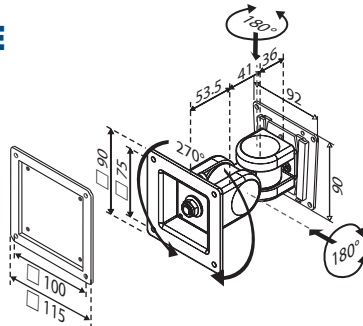

Wall Mount

PN	UTC-WALL-MOUNT1E	UTC-WALL-MOUNT2E	UTC-WALL-MOUNT3E
Description	VESA Mount 75 / 100 mm	VESA Mount 100 / 200 mm	VESA Mount 75 / 100 mm
VESA Mounting Patterns	75 x 75 mm; 100 x 100 mm	100 x 100 mm; 200 x 200 mm	75 x 75 mm; 100 x 100 mm
Weight Capacity	14 kg	35 kg	20 kg

UTC-WALL-MOUNT1E

VESA 75/100 mm

- Firmly fix to a solid wall
- Weight capacity up to 14 kg
- Material: Steel
- Tilt: 180° up and down
- Rotation: 270° for portrait or landscape viewing
- Lift: 130.5 mm
- For UTC-315/318/320/515/520

UTC-WALL-MOUNT2E

VESA 100/200 mm

- Flush fit without movement
- Weight capacity up to 35 kg
- Material: Steel
- Sits: 42.5 mm from the wall
- For UTC-318/320/520/532

UTC-WALL-MOUNT3E

VESA 75/100 mm

- Firmly fix to a solid wall
- Weight capacity up to 20 kg
- Material: Steel
- Sits: 27 mm from the wall
- For UTC-315/318/320/515/520

Floor Stand

PN	UTC-T01-STANDE	UTC-H01-STANDE
Description	Triangle shape floor stand	H-shape floor stand
VESA Mounting Patterns	75 x 75 mm; 100 x 100 mm	75 x 75 mm; 100 x 100 mm
Height	120 cm	120 cm
Dimension	Ø660 mm	558 x 510 mm
Weight	10 kg	10 kg