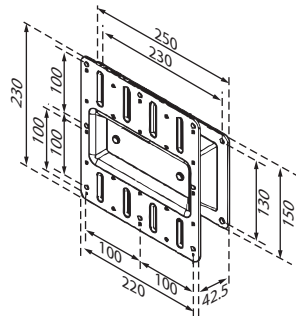

Wall Mount

PN	UTC-WALL-MOUNT1E	UTC-WALL-MOUNT2E	UTC-WALL-MOUNT3E
Description	VESA Mount 75 / 100 mm	VESA Mount 100 / 200 mm	VESA Mount 75 / 100 mm
VESA Mounting Patterns	75 x 75 mm; 100 x 100 mm	100 x 100 mm; 200 x 200 mm	75 x 75 mm; 100 x 100 mm
Weight Capacity	14 kg	35 kg	20 kg

UTC-WALL-MOUNT1E

VESA 75/100 mm

- Firmly fix to a solid wall
- Weight capacity up to 14 kg
- Material: Steel
- Tilt: 180° up and down
- Rotation: 270° for portrait or landscape viewing
- Lift: 130.5 mm
- For UTC-315/318/320/515/520

UTC-WALL-MOUNT2E

VESA 100/200 mm

- Flush fit without movement
- Weight capacity up to 35 kg
- Material: Steel
- Sits: 42.5 mm from the wall
- For UTC-318/320/520/532

UTC-WALL-MOUNT3E

VESA 75/100 mm

- Firmly fix to a solid wall
- Weight capacity up to 20 kg
- Material: Steel
- Sits: 27 mm from the wall
- For UTC-315/318/320/515/520

Floor Stand

PN	UTC-T01-STANDE	UTC-H01-STANDE
Description	Triangle shape floor stand	H-shape floor stand
VESA Mounting Patterns	75 x 75 mm; 100 x 100 mm	75 x 75 mm; 100 x 100 mm
Height	120 cm	120 cm
Dimension	Ø660 mm	558 x 510 mm
Weight	10 kg	10 kg