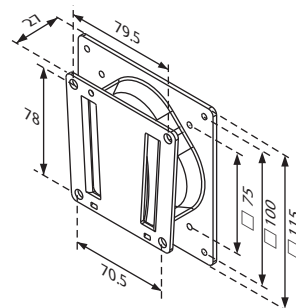

Wall Mount

PN	UTC-WALL-MOUNT1E	UTC-WALL-MOUNT2E	UTC-WALL-MOUNT3E
Description	VESA Mount 75 / 100 mm	VESA Mount 100 / 200 mm	VESA Mount 75 / 100 mm
VESA Mounting Patterns	75 x 75 mm; 100 x 100 mm	100 x 100 mm; 200 x 200 mm	75 x 75 mm; 100 x 100 mm
Weight Capacity	14 kg	35 kg	20 kg

UTC-WALL-MOUNT1E

VESA 75/100 mm

- Firmly fix to a solid wall
- Weight capacity up to 14 kg
- Material: Steel
- Tilt: 180° up and down
- Rotation: 270° for portrait or landscape viewing
- Lift: 130.5 mm
- For UTC-315/318/320/515/520

UTC-WALL-MOUNT2E

VESA 100/200 mm

- Flush fit without movement
- Weight capacity up to 35 kg
- Material: Steel
- Sits: 42.5 mm from the wall
- For UTC-318/320/520/532

UTC-WALL-MOUNT3E

VESA 75/100 mm

- Firmly fix to a solid wall
- Weight capacity up to 20 kg
- Material: Steel
- Sits: 27 mm from the wall
- For UTC-315/318/320/515/520

Floor Stand

PN	UTC-T01-STANDE	UTC-H01-STANDE
Description	Triangle shape floor stand	H-shape floor stand
VESA Mounting Patterns	75 x 75 mm; 100 x 100 mm	75 x 75 mm; 100 x 100 mm
Height	120 cm	120 cm
Dimension	Ø660 mm	558 x 510 mm
Weight	10 kg	10 kg