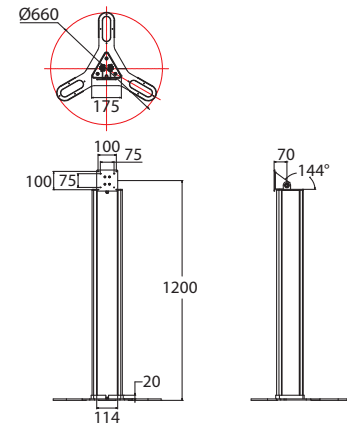

UTC-WALL-MOUNT2E

VESA 100/200 mm

- Flush fit without movement
- Weight capacity up to 35 kg
- Material: Steel
- Sits: 42.5 mm from the wall
- For UTC-318/320/520/532

UTC-WALL-MOUNT3E

VESA 75/100 mm

- Firmly fix to a solid wall
- Weight capacity up to 20 kg
- Material: Steel
- Sits: 27 mm from the wall
- For UTC-315/318/320/515/520

Floor Stand

PN	UTC-T01-STANDE	UTC-H01-STANDE
Description	Triangle shape floor stand	H-shape floor stand
VESA Mounting Patterns	75 x 75 mm; 100 x 100 mm	75 x 75 mm; 100 x 100 mm
Height	120 cm	120 cm
Dimension	Ø660 mm	558 x 510 mm
Weight	10 kg	10 kg

UTC-T01-STANDE

Triangle shape floor stand

- Organized cable management
- VESA 75/100 mm
- Height: 120 cm
- Easily tilt for best viewing comfort
- Dimension: Ø660 mm
- Weight: 10 kg
- For UTC-315/318/320/515/520

UTC-H01-STANDE

H-shape floor stand

- Organized cable management
- VESA 75/100 mm
- Height: 120 cm
- Easily tilt for best viewing comfort
- Dimension: Ø660 mm
- Weight: 10 kg
- Acrylics signboard is excluded
- For UTC-315/318/320/515/520