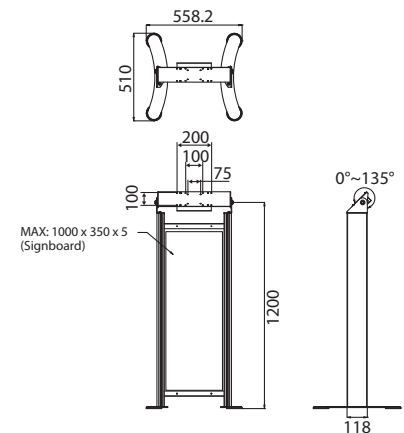

UTC-WALL-MOUNT2E

VESA 100/200 mm

- Flush fit without movement
- Weight capacity up to 35 kg
- Material: Steel
- Sits: 42.5 mm from the wall
- For UTC-318/320/520/532

UTC-WALL-MOUNT3E

VESA 75/100 mm

- Firmly fix to a solid wall
- Weight capacity up to 20 kg
- Material: Steel
- Sits: 27 mm from the wall
- For UTC-315/318/320/515/520

Floor Stand

PN	UTC-T01-STANDE	UTC-H01-STANDE
Description	Triangle shape floor stand	H-shape floor stand
VESA Mounting Patterns	75 x 75 mm; 100 x 100 mm	75 x 75 mm; 100 x 100 mm
Height	120 cm	120 cm
Dimension	Ø660 mm	558 x 510 mm
Weight	10 kg	10 kg

UTC-T01-STANDE

Triangle shape floor stand

- Organized cable management
- VESA 75/100 mm
- Height: 120 cm
- Easily tilt for best viewing comfort
- Dimension: Ø660 mm
- Weight: 10 kg
- For UTC-315/318/320/515/520

UTC-H01-STANDE

H-shape floor stand

- Organized cable management
- VESA 75/100 mm
- Height: 120 cm
- Easily tilt for best viewing comfort
- Dimension: Ø660 mm
- Weight: 10 kg
- Acrylics signboard is excluded
- For UTC-315/318/320/515/520