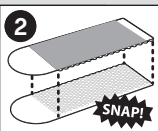

To Apply

2
Press fasteners together until they snap.