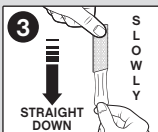

3
LIGHTLY press top of strip and grab tab. **STRETCH SLOWLY STRAIGHT DOWN ALONG WALL.**