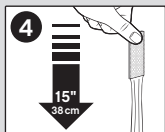

IMPORTANT: Failure to follow instructions carefully may cause damage!
SAVE INSTRUCTIONS for damage-free removal or visit command.com

For questions, ideas and special offers go to command.com

CAUTION:

NOTE:

The following statements only apply to products distributed in the USA.

Limited Warranty:

Limitation of Liability: