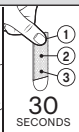

3M

17206BLK
command.com

To Apply

2
Press fasteners together until they snap.

4
Position frame on wall. **IMPORTANT: PRESS EACH SET FIRMLY** for 30 seconds.

*RECOMMENDED PLACEMENT:

TIPS - Wait minimum 7 days after painting to hang frames.

To Remove

2
NEVER pull strip towards you.

3
LIGHTLY press top of strip and grab tab. **STRETCH SLOWLY STRAIGHT DOWN ALONG WALL.**

IMPORTANT: Failure to follow instructions carefully may cause damage!
SAVE INSTRUCTIONS for damage-free removal or visit command.com

For questions, ideas and special offers go to command.com

CAUTION:

NOTE:

The following statements only apply to products distributed in the USA.

Limited Warranty:

Limitation of Liability: