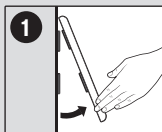

To Remove

2
NEVER pull strip towards you.