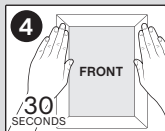

4
Position frame on wall. **IMPORTANT: PRESS EACH SET FIRMLY** for 30 seconds.