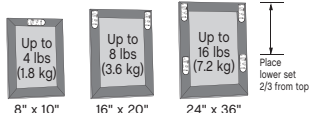

*RECOMMENDED PLACEMENT:

TIPS - Wait minimum 7 days after painting to hang frames.