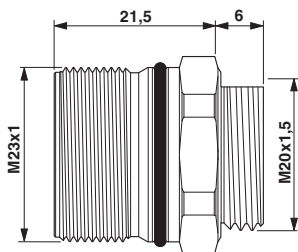

Key commercial data

Packing unit	1 pc
Weight per Piece (excluding packing)	3.31 GRM
Custom tariff number	85366990
Country of origin	Germany

Classifications

eCl@ss

eCl@ss 4.0	272607xx
eCl@ss 4.1	272607xx
eCl@ss 5.0	27260701
eCl@ss 5.1	27260701
eCl@ss 6.0	27260708

ETIM

ETIM 3.0	EC001121
ETIM 4.0	EC001121

Drawings

Dimensioned drawing

Dimensioned drawing

- RF-12P2N8A6100 - 1607812

Dimensioned drawing