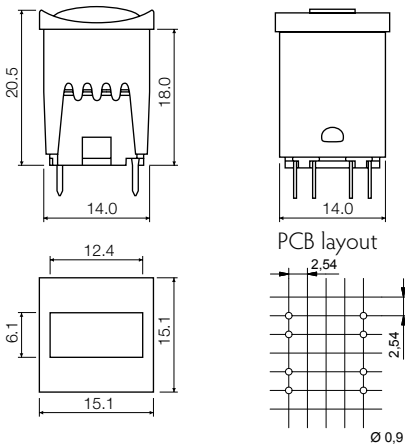

- Square solution
- 15.1mm x 15.1mm
- h=20.5 mm
- Material: ABS
- Temp. Range: -40/+65°C

All dimensions in mm

Tolerances +/-0.2mm

DIMENSIONS

(TH) + 16324

(TH w/LED) + 16325

(TH 2 w/LED) + 16326

NON-ILLUMINATED - HOW TO ORDER

Switch		Extender		Cap		Bezel
1 5 4	+	1 6 2 7 0	+	1 6 3 0 0	+	1 6 3 2 4
15401 mom. silver				00 blue		03 grey
15402 mom. gold				02 green		09 black
15420 silent gold				03 grey		
15451 lat. silver				04 yellow		
15452 lat. gold				06 white		
				08 red		
				09 black		

ILLUMINATED - HOW TO ORDER

Switch		Extender		Cap		Bezel		Lens		LED
1 5 4	+	1 6 2 7 0	+	1 6 3 0 0	+		+	1 6 3 2 7	+	1 6 9 2 2
						16325		02 green		02 green
								04 yellow		04 yellow
						16326		08 red		08 red
								Lens 16327		LED 16922
								2 required		2 required
										