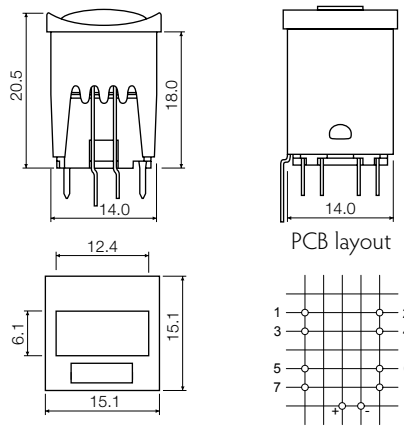

- Square solution
- 15.1mm x 15.1mm
- h=20.5 mm
- Material: ABS
- Temp. Range: -40/+65°C

All dimensions in mm

Tolerances +/-0.2mm

DIMENSIONS

(TH) + 16324

(TH w/LED) + 16325

(TH 2 w/LED) + 16326

NON-ILLUMINATED - HOW TO ORDER

Switch		Extender		Cap		Bezel
1 5 4	+	1 6 2 7 0	+	1 6 3 0 0	+	1 6 3 2 4
15401 mom. silver				00 blue		03 grey
15402 mom. gold				02 green		09 black
15420 silent gold				03 grey		
15451 lat. silver				04 yellow		
15452 lat. gold				06 white		
				08 red		
				09 black		

ILLUMINATED - HOW TO ORDER

Switch		Extender		Cap		Bezel		Lens		LED
1 5 4	+	1 6 2 7 0	+	1 6 3 0 0	+		+	1 6 3 2 7	+	1 6 9 2 2
						16325		02 green		02 green
								04 yellow		04 yellow
						16326		08 red		08 red
								Lens 16327		LED 16922
								2 required		2 required
										