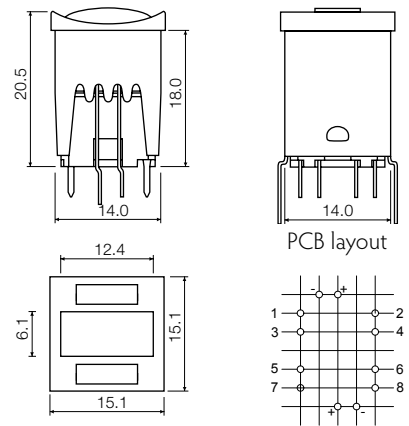

- Square solution
- 15.1mm x 15.1mm
- h=20.5 mm
- Material: ABS
- Temp. Range: -40/+65°C

All dimensions in mm

Tolerances +/-0.2mm

DIMENSIONS

(TH) + 16324

(TH w/LED) + 16325

(TH 2 w/LED) + 16326

NON-ILLUMINATED - HOW TO ORDER

Switch		Extender		Cap		Bezel
1 5 4	+	1 6 2 7 0	+	1 6 3 0 0	+	1 6 3 2 4
15401 mom. silver				00 blue		03 grey
15402 mom. gold				02 green		09 black
15420 silent gold				03 grey		
15451 lat. silver				04 yellow		
15452 lat. gold				06 white		
				08 red		
				09 black		

ILLUMINATED - HOW TO ORDER

Switch		Extender		Cap		Bezel		Lens		LED
1 5 4	+	1 6 2 7 0	+	1 6 3 0 0	+		+	1 6 3 2 7	+	1 6 9 2 2
						16325		02 green		02 green
								04 yellow		04 yellow
						16326		08 red		08 red
								Lens 16327		LED 16922
								2 required		2 required
										