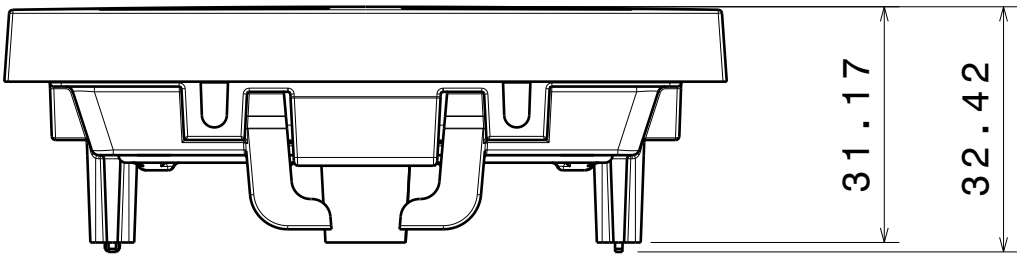

H G F E D C B A

4

Front view

3

Isometric view

2

Top view

Section view A-A
Scale: 2:1

Rose lens

INDEX	PART NO	DESCRIPTION	MATERIAL	COLOUR
1	C14734	FLORENTINA-2X2-SHD	PC	black
2	C14735	FLORENTINA-2X2-HLD	PC	black

Tolerances if not otherwise shown
According to DIN ISO 2768-1
Linear measures:
up to 30mm class M, otherwise class C
According to DIN ISO 2768-2
Form and position: class L

SIZE	PART NUMBER
A3	CC14826

SCALE	1:1	WEIGHT	53,21 g	SHEET	1/1
-------	-----	--------	---------	-------	-----

H G B A

4

3

2

1