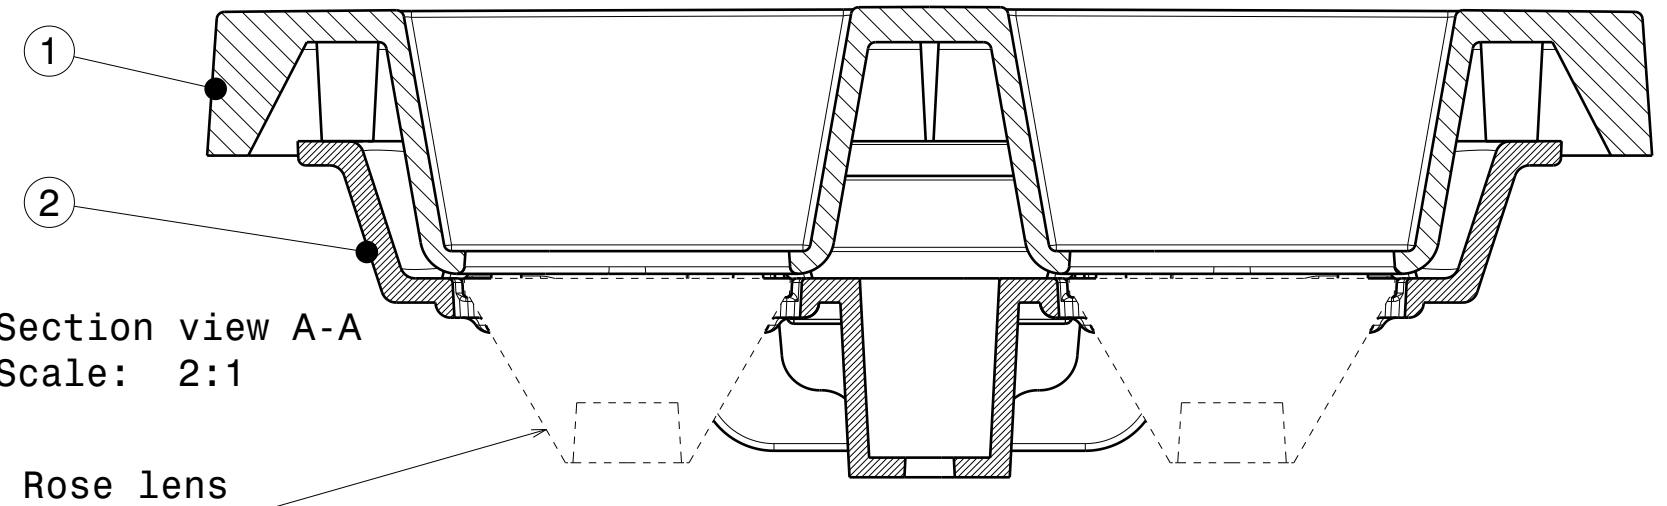

H G F E D C B A

4

Front view

3

Isometric view

2

Top view

Section view A-A
Scale: 2:1

Rose lens

INDEX	PART NO	DESCRIPTION	MATERIAL	COLOUR
1	C14734	FLORENTINA-2X2-SHD	PC	black
2	C14735	FLORENTINA-2X2-HLD	PC	black

Tolerances if not otherwise shown
According to DIN ISO 2768-1
Linear measures:
up to 30mm class M, otherwise class C
According to DIN ISO 2768-2
Form and position: class L

SIZE	PART NUMBER
A3	CC14826

SCALE	1:1	WEIGHT	53,21 g	SHEET	1/1
-------	-----	--------	---------	-------	-----

H G B A

4

3

2

1