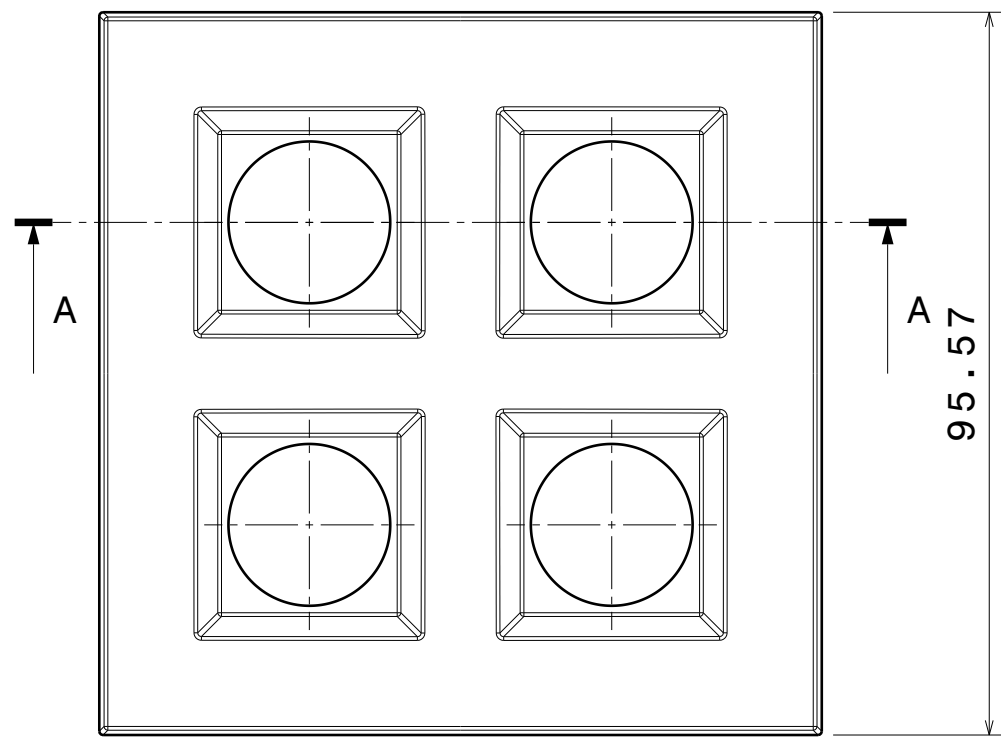

H G F E D C B A

4

Front view

3

Isometric view

2

Top view

Section view A-A
Scale: 2:1

Rose lens

INDEX	PART NO	DESCRIPTION	MATERIAL	COLOUR
1	C14734	FLORENTINA-2X2-SHD	PC	black
2	C14735	FLORENTINA-2X2-HLD	PC	black

Tolerances if not otherwise shown
According to DIN ISO 2768-1
Linear measures:
up to 30mm class M, otherwise class C
According to DIN ISO 2768-2
Form and position: class L

SIZE	PART NUMBER
A3	CC14826

SCALE	1:1	WEIGHT	53,21 g	SHEET	1/1
-------	-----	--------	---------	-------	-----

H G B A

4

3

2

1